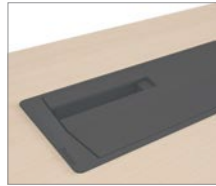

Privacy/Modesty Screen

Side Screen

Steel Modesty Panel

Side Modesty Panel

POWER & CABLING

Optional USB power gives workers the opportunity to charge devices at the workstation and cable management can be added to manage cords under the worksurface and down to the floor.

USB Power

Cable Net

Cable Tray

Plastic Top Access

Cable Cut Outs

Cable Spine, Chain and channel

CONTROLLER OPTIONS

Migration SE comes with either the up/down switch or 4-preset controller.